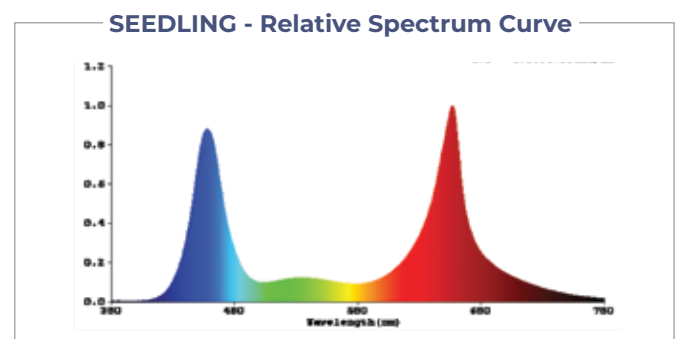

TECHNICAL DIAGRAM

ORDERING INFORMATION

	F Flower		PT Pigtails
	V Veg	X No mounting	N7 NEMA L7-15P
TG-30	S Seedling	M Mounting	N6 NEMA 6-15P
			N5 NEMA 5-15P

Model	Spectrum	Mounting	Plug

example: TG-30-V-M-N7