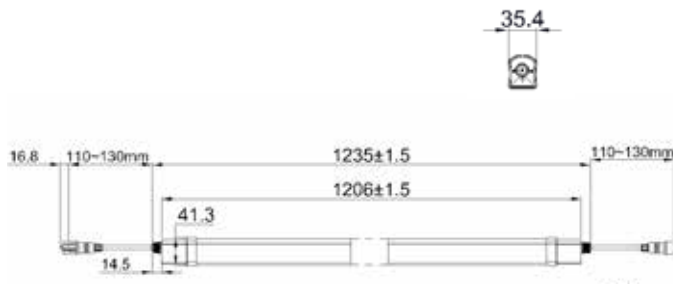

CG-30

For Vertical Farming/Green Houses

Spectrum	H, S, F
Efficacy	2 $\mu\text{mol}/\text{J}$
PPF	60 $\mu\text{mol}/\text{J}$
Power Consumption	30W \pm 10%
Input Voltage	100~277V
Dimensions	48.6 in x 1.4 in x 1.6 in
Weight	2 lbs
Thermal Management	Passive
Dimming	No
Operating Temperature	-20°C to 40°C
IP Rating	IP 65
Power Factor	>0.9
Supply Frequency	50/60 Hz

TECHNICAL DIAGRAM

ORDERING INFORMATION

	F Flower		PT Pigtails
	V Veg	X No mounting	N7 NEMA L7-15P
TG-30	S Seedling	M Mounting	N6 NEMA 6-15P
			N5 NEMA 5-15P

Model	Spectrum	Mounting	Plug
-------	----------	----------	------