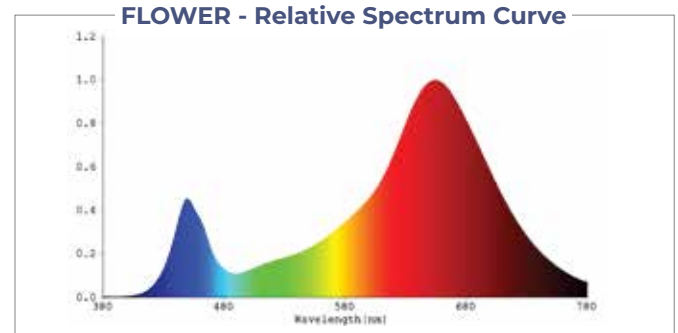

TECHNICAL DIAGRAM

ORDERING INFORMATION

	F Flower		PT Pigtails
	V Veg	X No mounting	N7 NEMA L7-15P
TG-30	S Seedling	M Mounting	N6 NEMA 6-15P
			N5 NEMA 5-15P

Model	Spectrum	Mounting	Plug

example: TG-30-V-M-N7