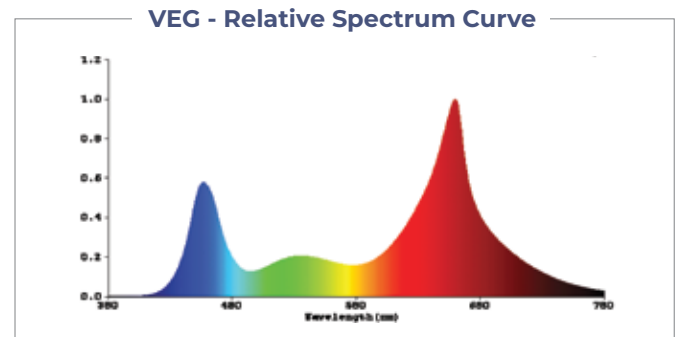

TECHNICAL DIAGRAM

ORDERING INFORMATION

	F Flower		PT Pigtails
	V Veg	X No mounting	N7 NEMA L7-15P
TG-30	S Seedling	M Mounting	N6 NEMA 6-15P
			N5 NEMA 5-15P

Model	Spectrum	Mounting	Plug

example: TG-30-V-M-N7